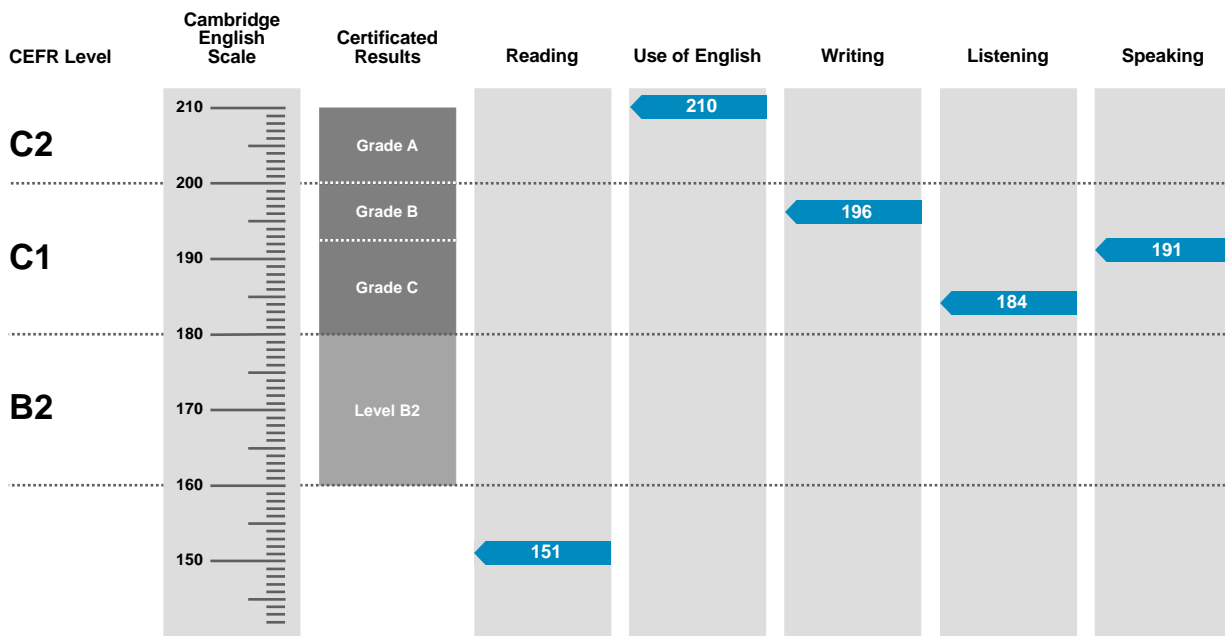

Result

Pass at Grade C

Overall Score

186

CEFR Level

C1

The Certificate in Advanced English (CAE) is an examination targeted at Level C1 in the Council of Europe's Common European Framework of Reference.

Candidates achieving Grade A (between 200 and 210 on the Cambridge English Scale) receive the Certificate in Advanced English stating that they have demonstrated ability at Level C2. Candidates achieving Grade B or Grade C (between 180 and 199 on the Cambridge English Scale) receive the Certificate in Advanced English at Level C1.

Candidates whose performance is below Level C1, but falls within Level B2 (between 160 and 179 on the Cambridge English Scale), receive a Cambridge English certificate stating that they have demonstrated ability at Level B2.